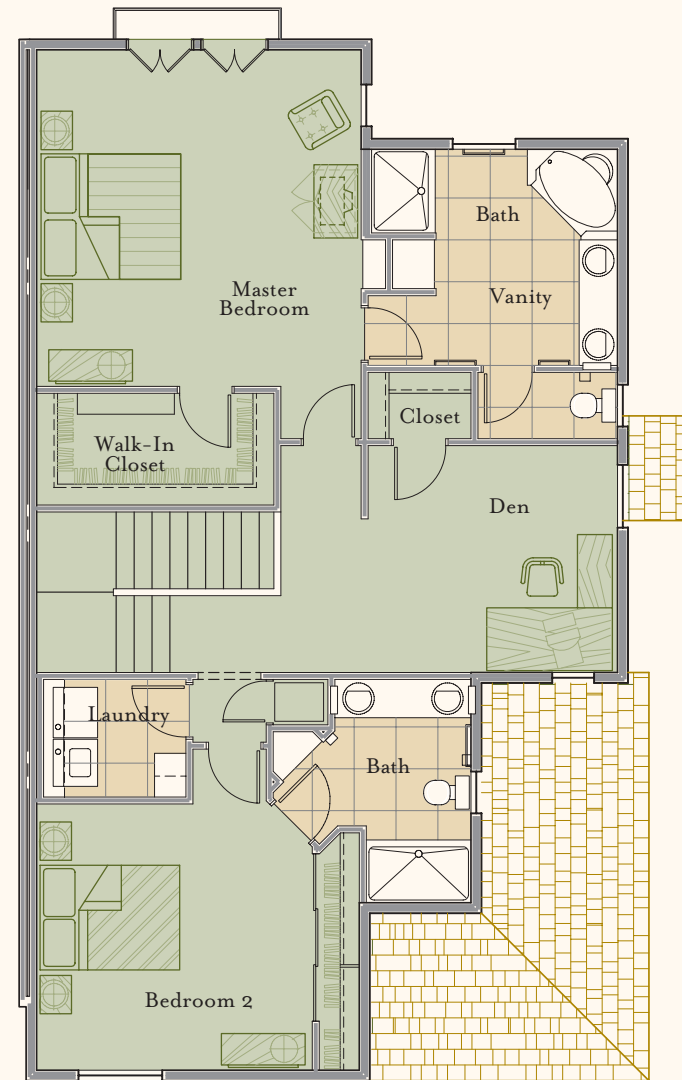

Lower Level

Upper Level

BAROLO
place

2 bedroom/2 1/2 bath
1,895 square feet